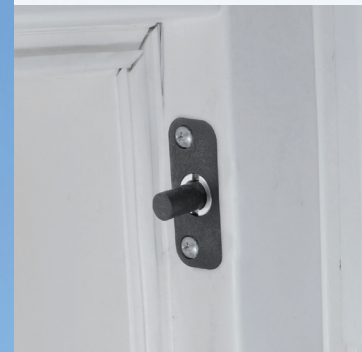

PARTNERING WITH:

SIEMENS ABB

UTC Fire & Security

GIRA

ABI

B.
Berker